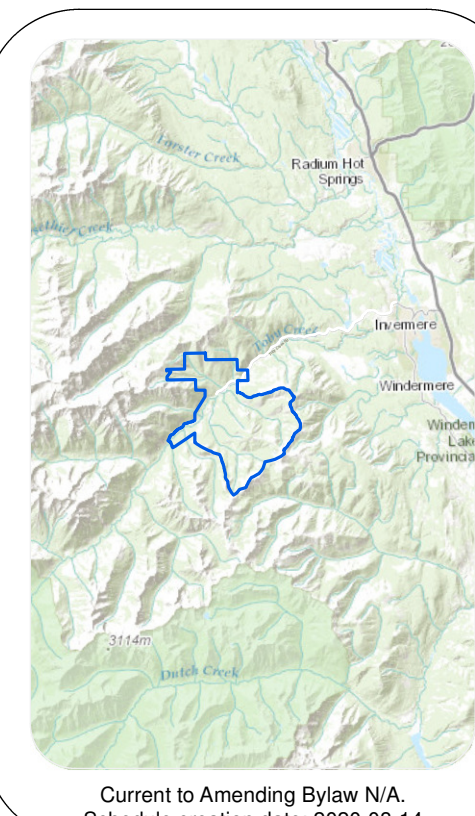

This is Schedule E3 of Bylaw No. 2997 cited as "Regional District of East Kootenay - Panorama Area Official Community Plan Bylaw No. 2997, 2020."

"Rob Gay"
Chair
"Shannon Moskal" August 7, 2020
Corporate Officer Date

E3

Biophysical Habitat Mapping

SCALE IN METERS
0 200 400 600 800 1000 1200