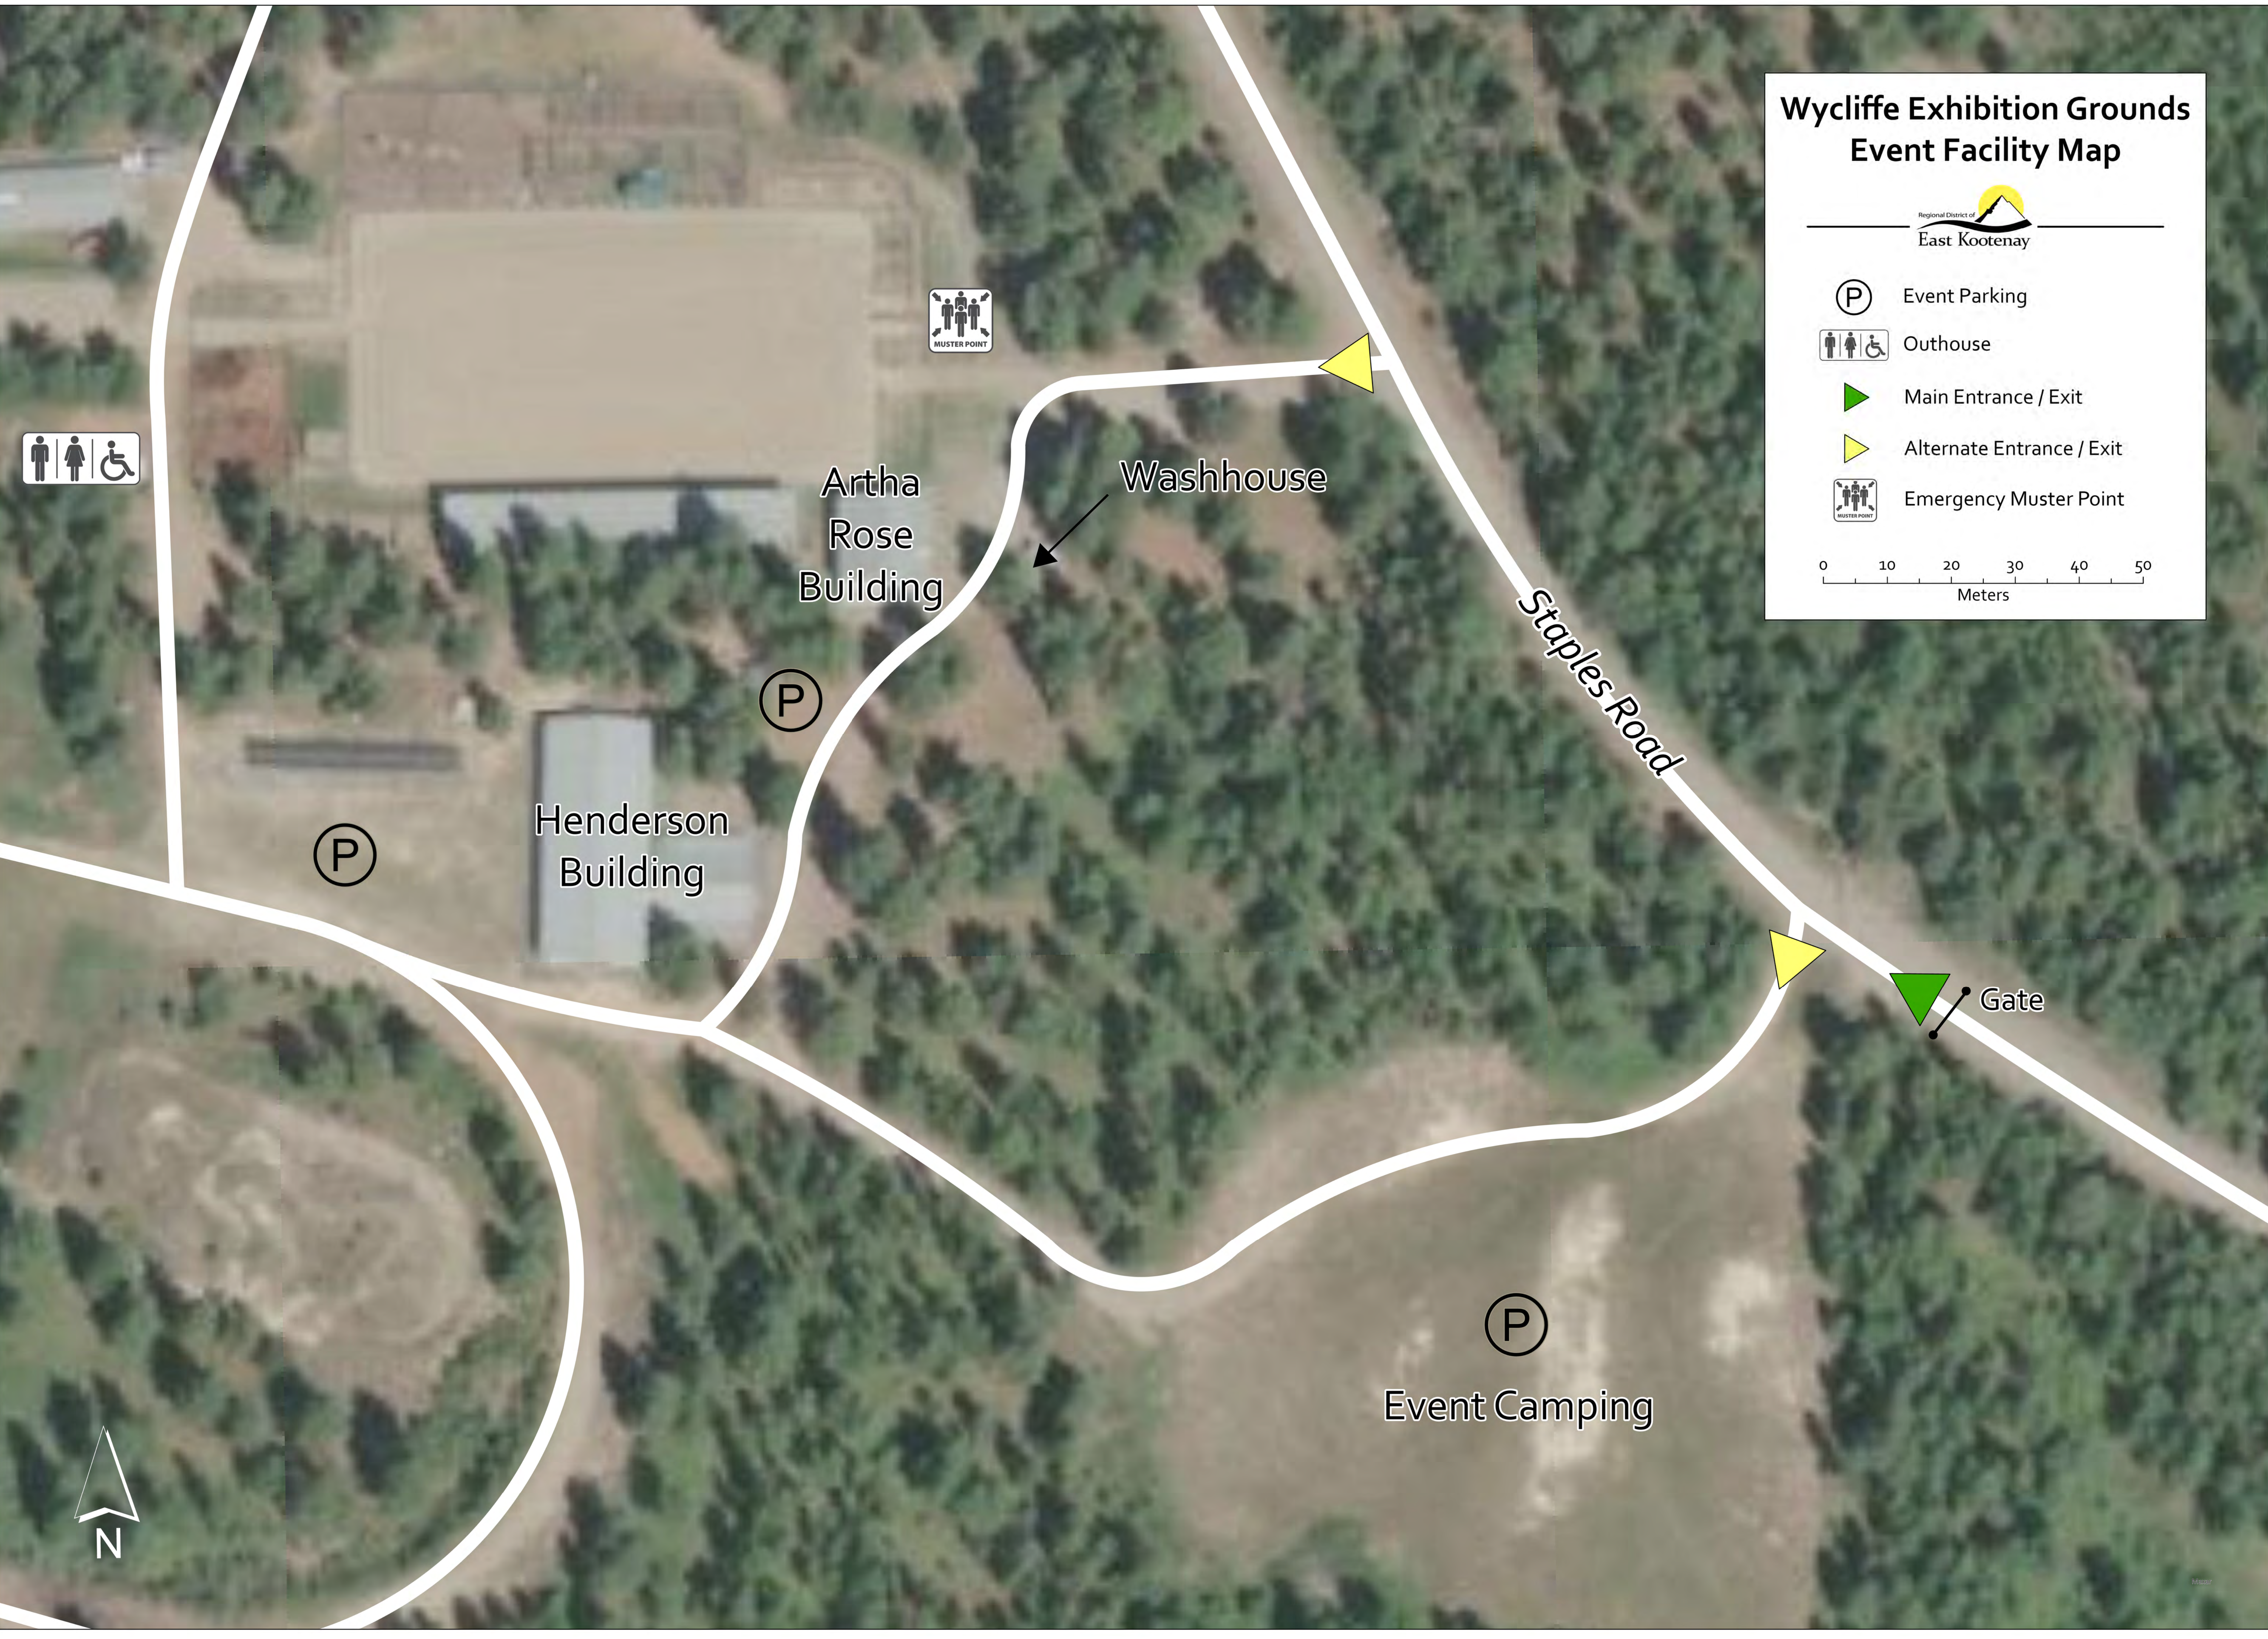

Wycliffe Exhibition Grounds Event Facility Map

- Event Parking
- Outhouse
- Main Entrance / Exit
- Alternate Entrance / Exit
- Emergency Muster Point

Artha
Rose
Building

Henderson
Building

Washhouse

Staples Road

Gate

Event Camping