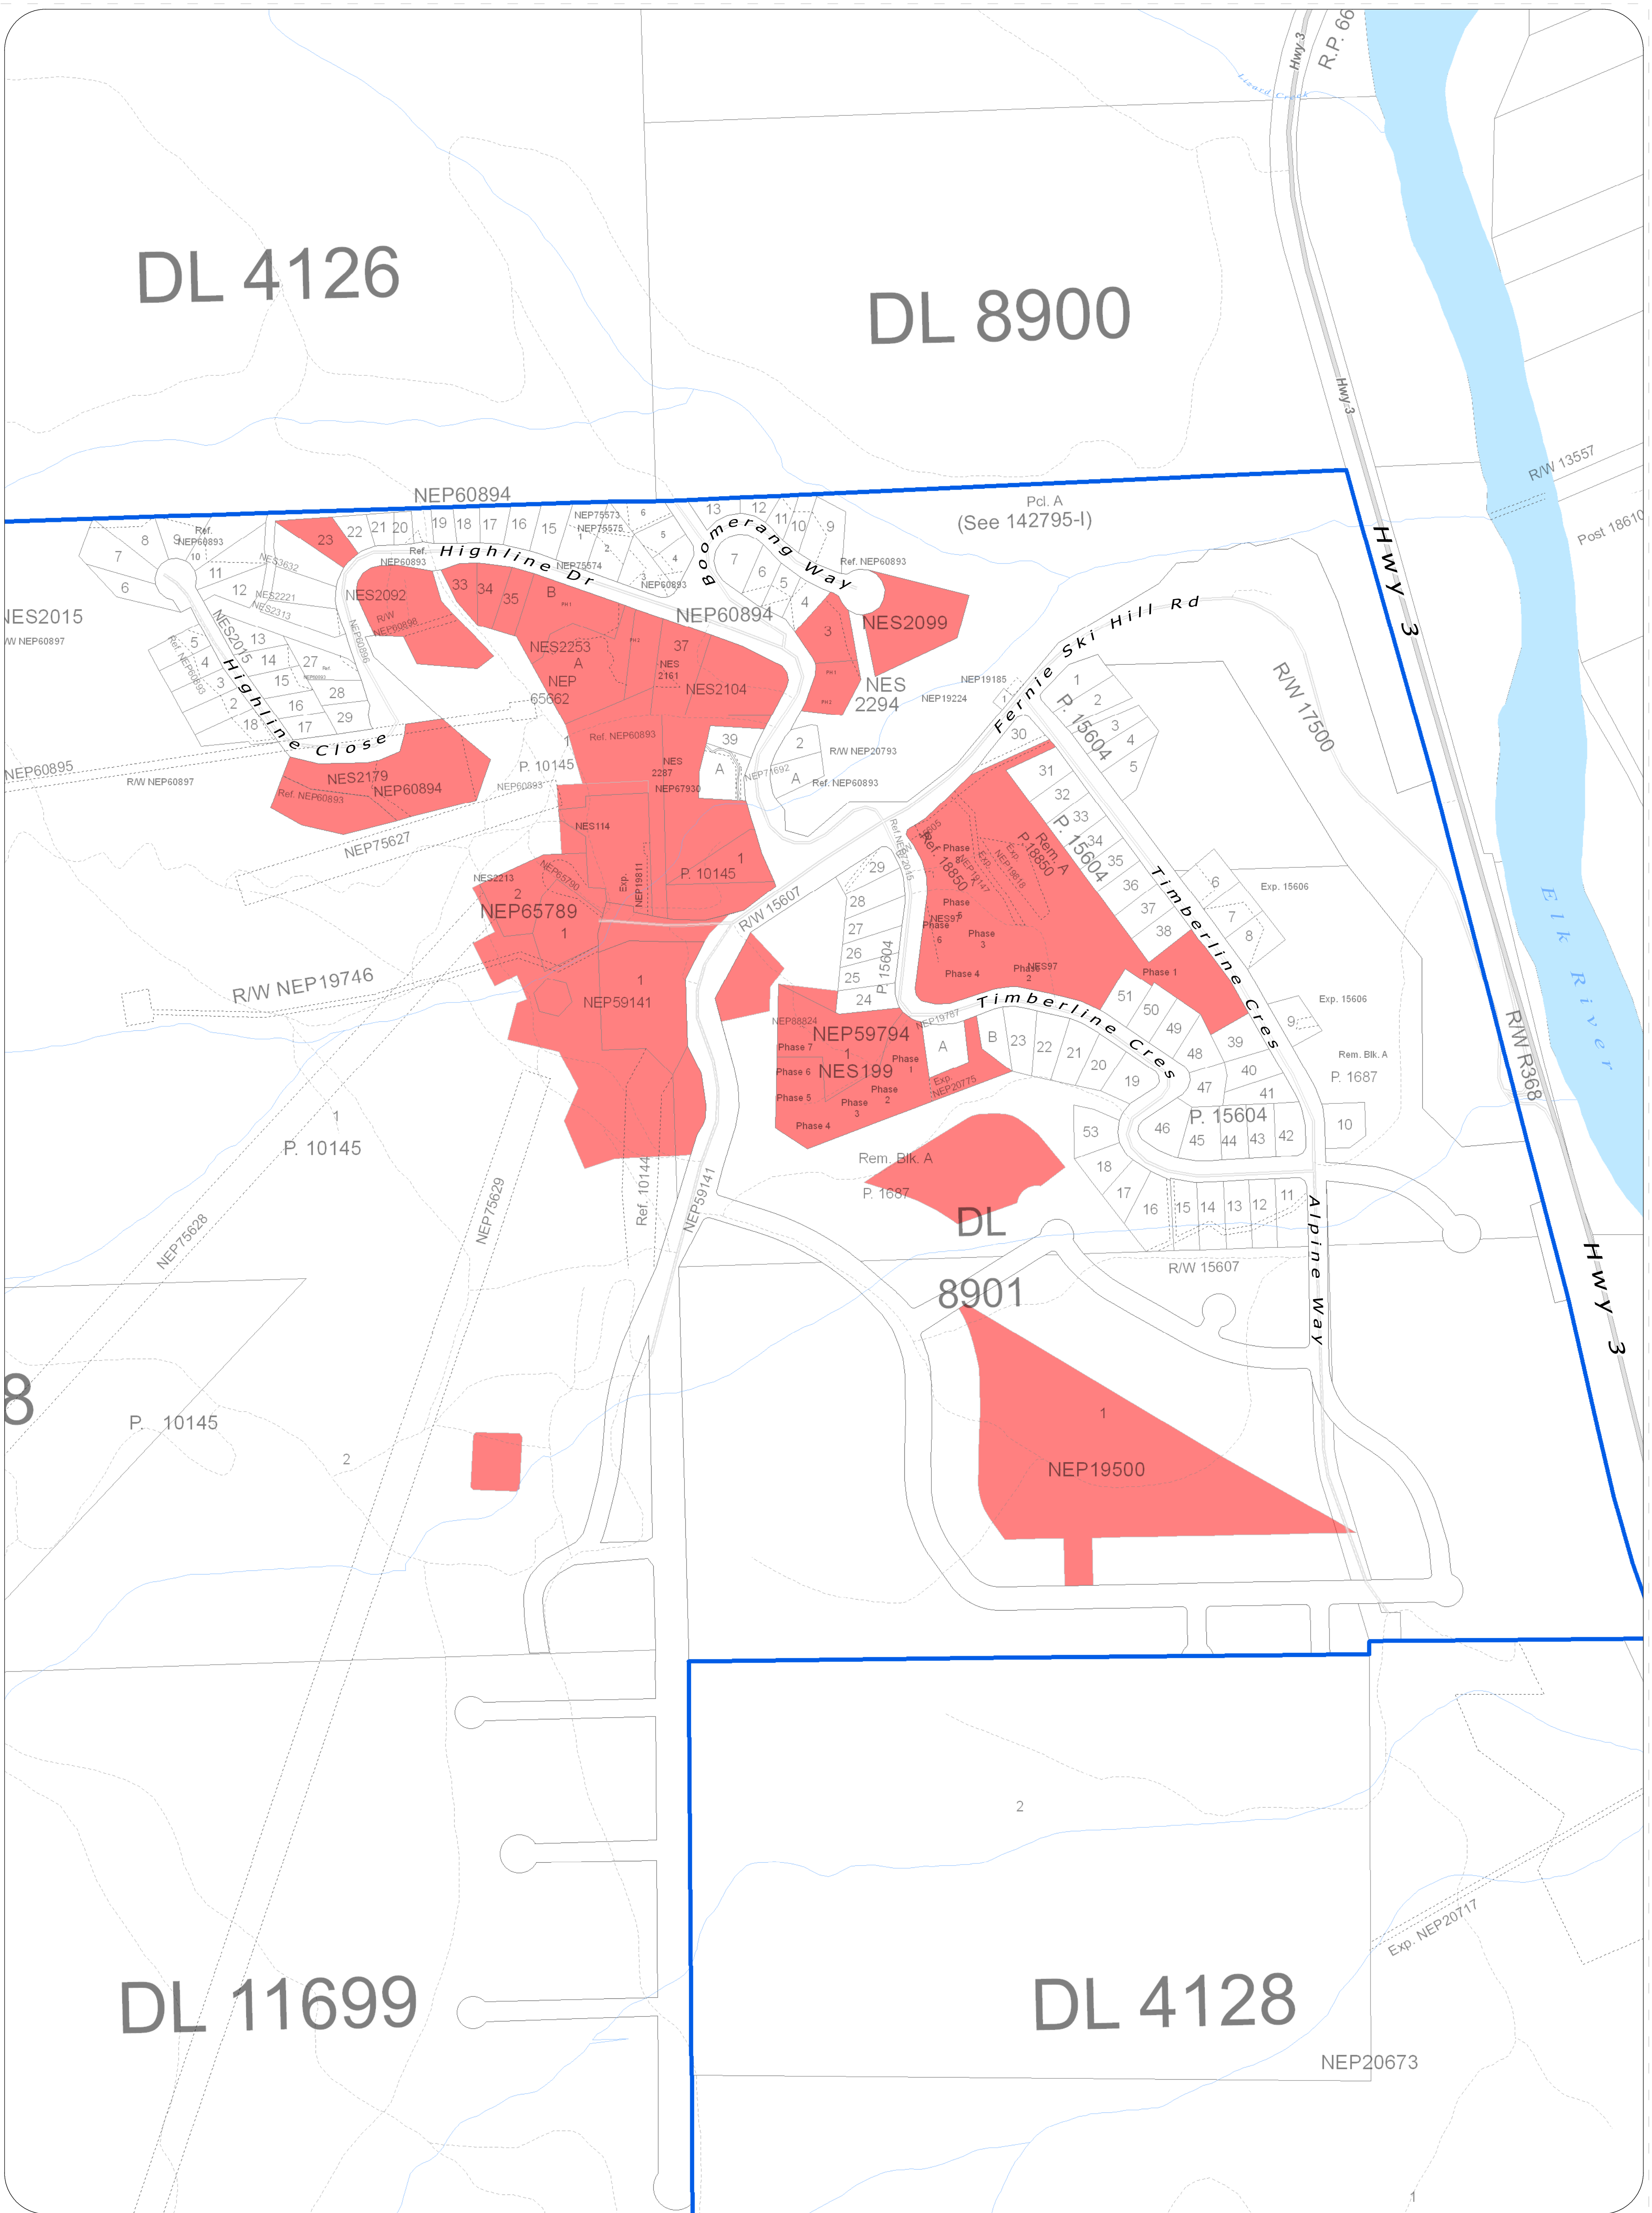

DL 4126

DL 8900

Legend

- Development Permit Area
- Plan Area Boundary

**Fernie Alpine Resort
Official Community Plan
Bylaw No. 2363, 2012**

"Rob Gay"
Chair
"L.V. Crane" July 6, 2012
Corporate Officer Date

I
Development Permit Areas

For Office Use: